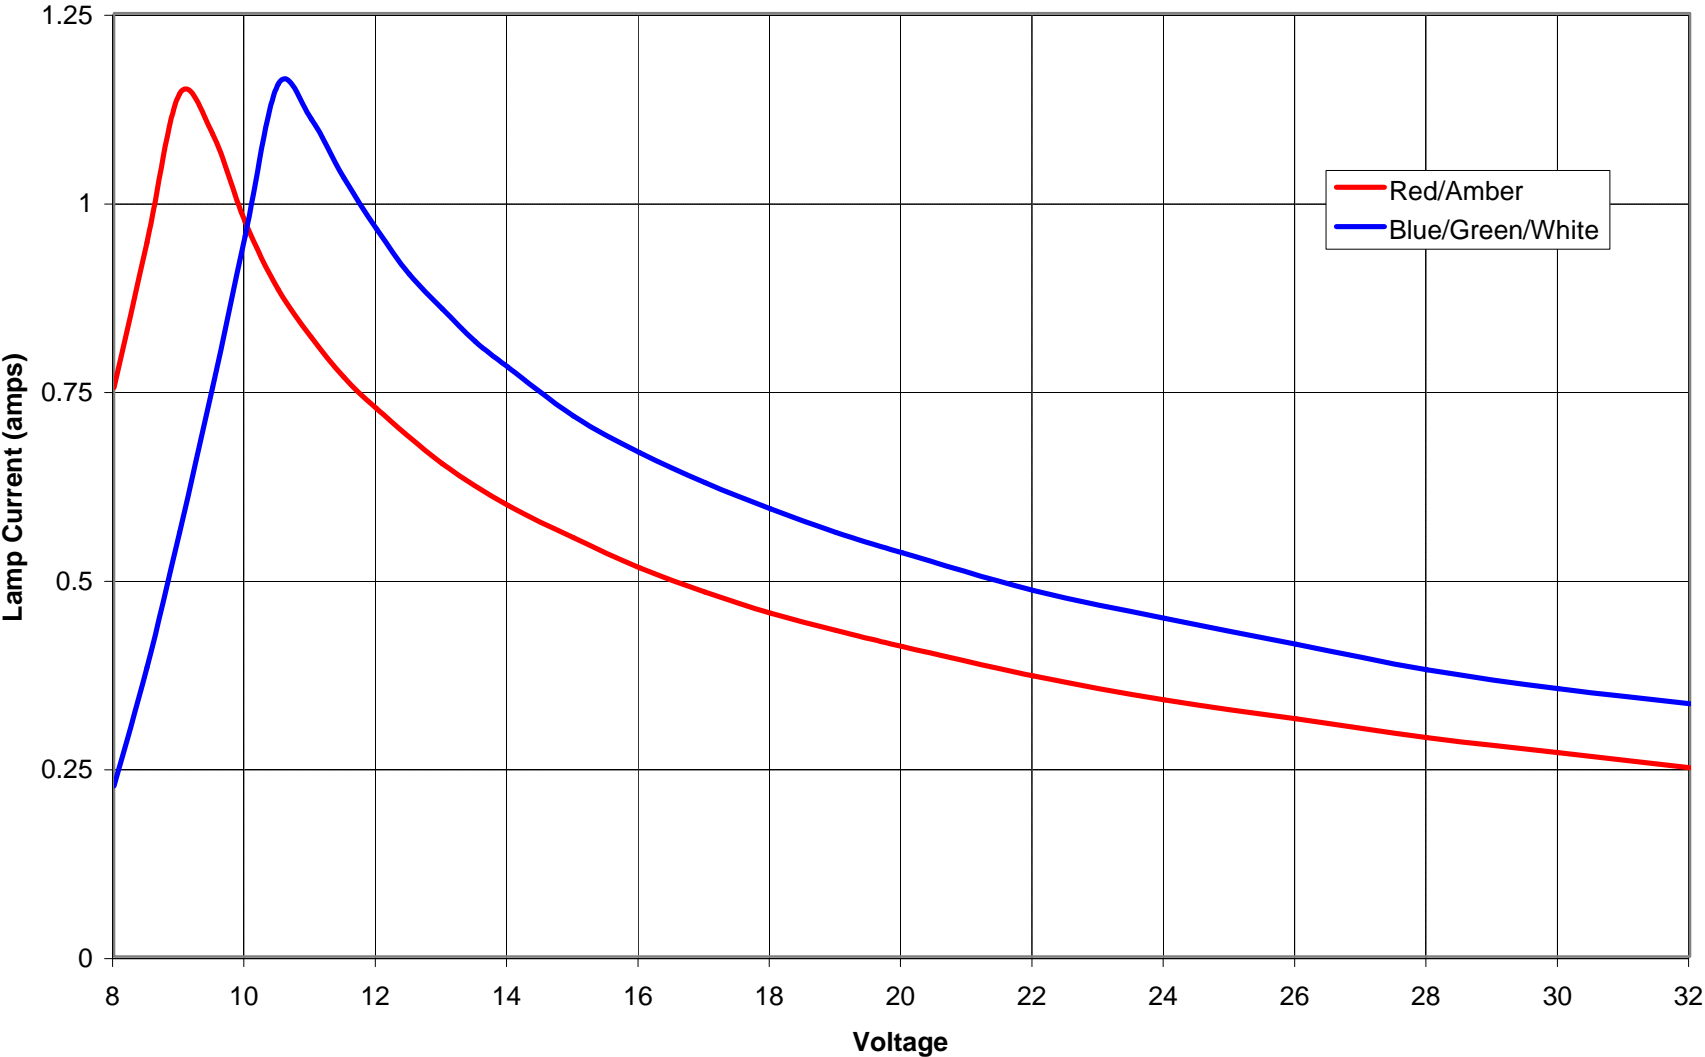

**Lamp Current
8 Element (V37, V46)**

Lamp Current 16 Element (V79)